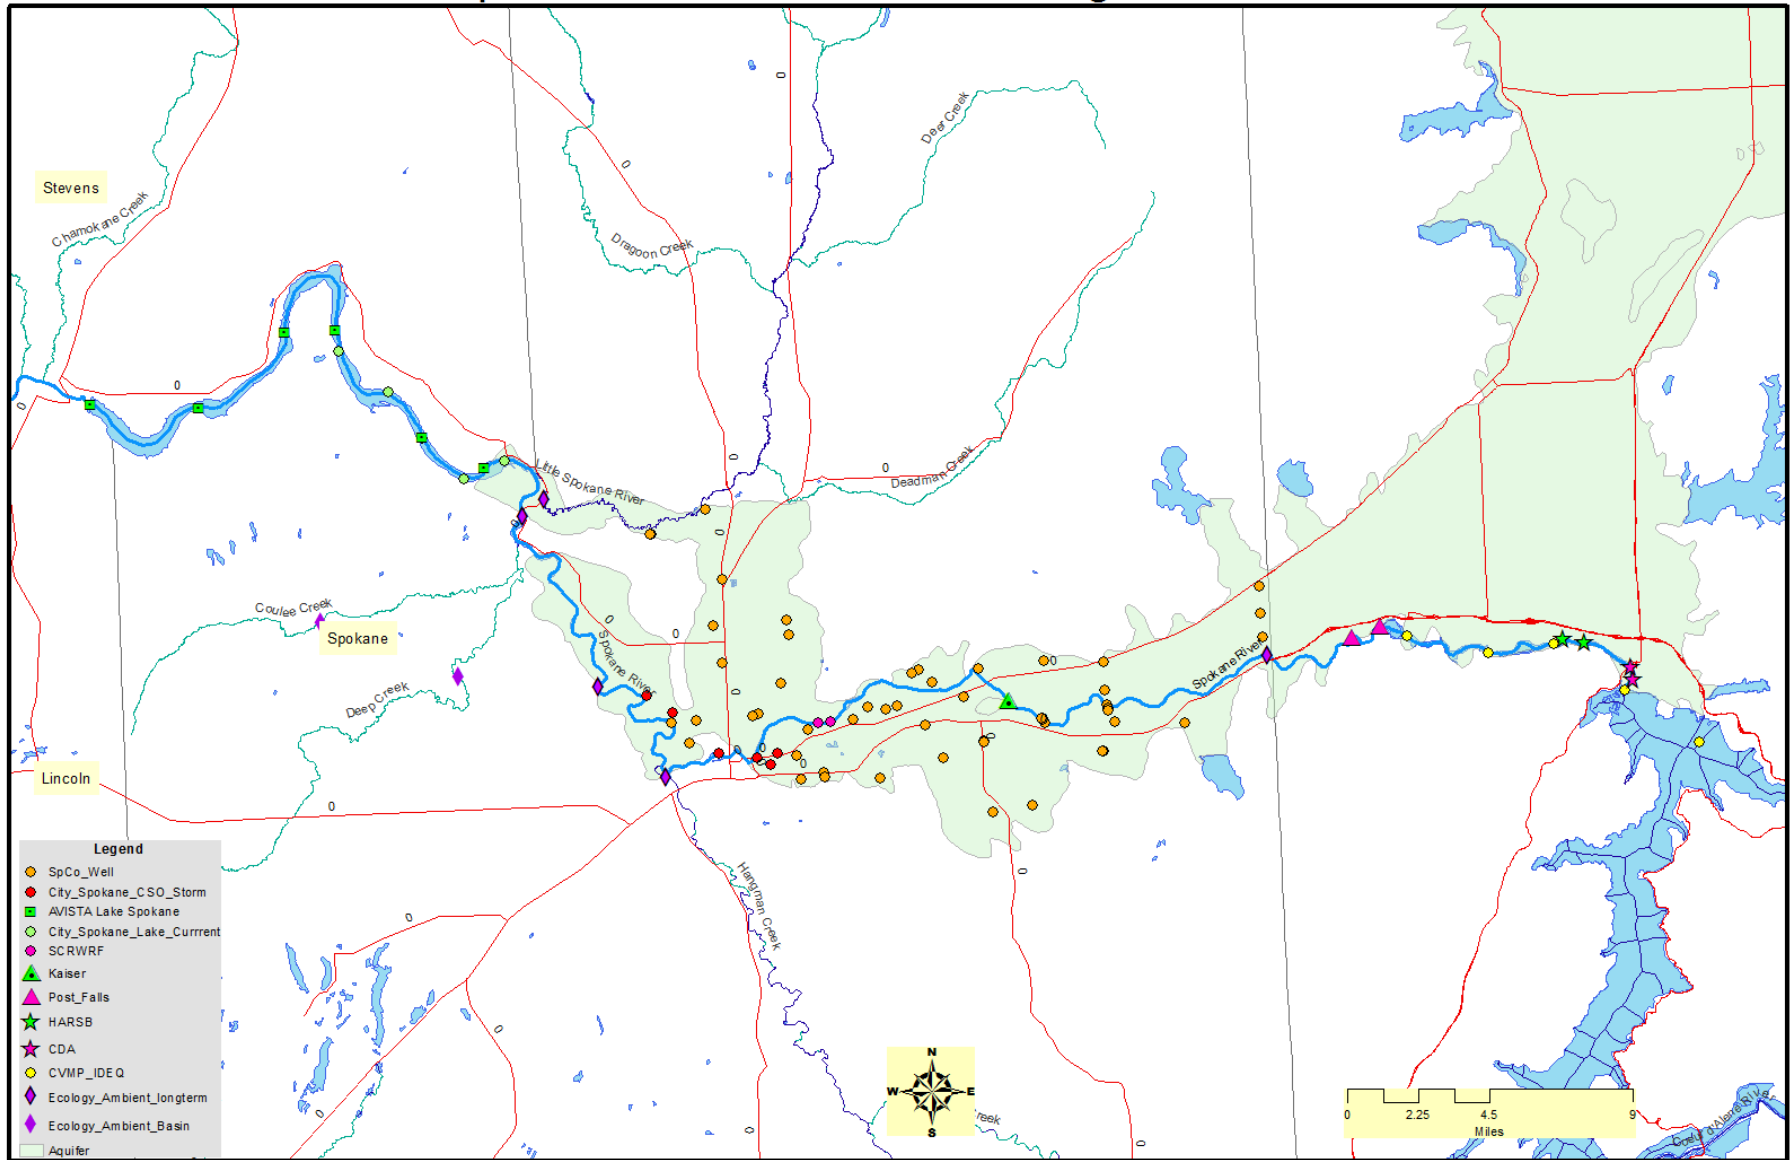

Spokane River Monitoring Network

Spokane River Basin Monitoring Locations

Spokane County Groundwater SRP concentration